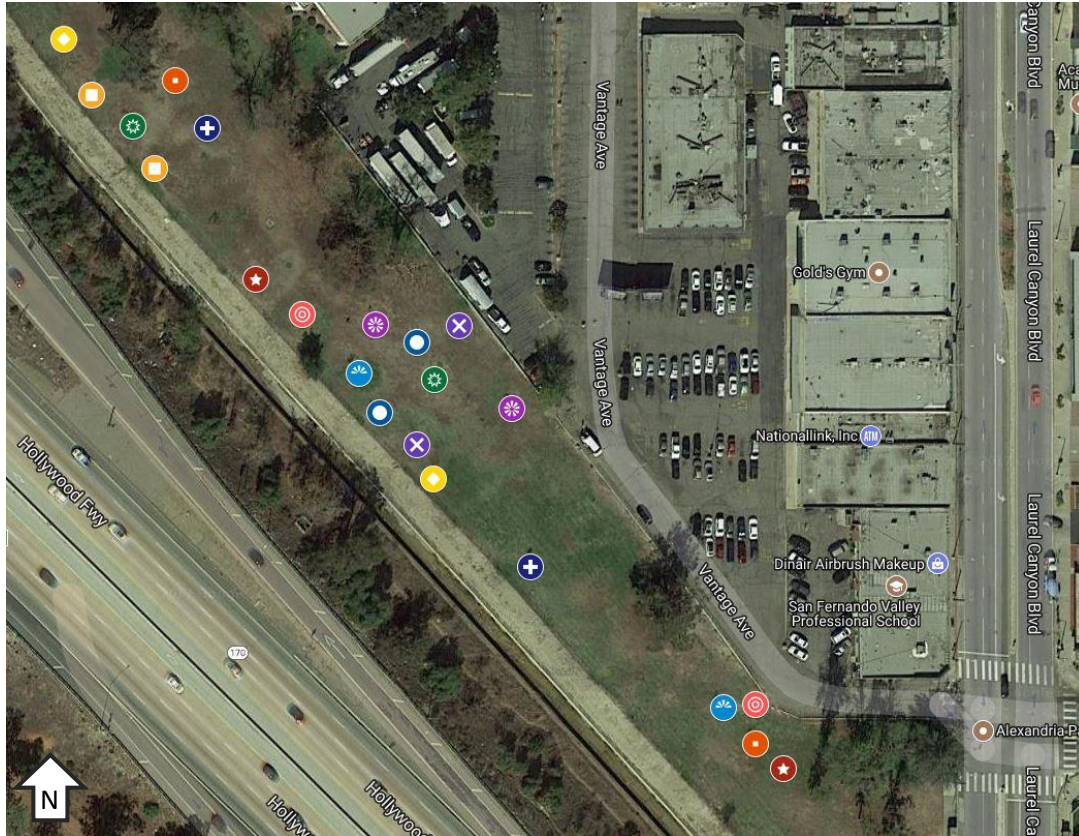

## Valley Plaza Park

	Mulga ( <i>Acacia aneura</i> )		Tecate Cypress ( <i>Hesperocyparis forbesii</i> )
	Palo Blanco ( <i>Mariosousa willardiana</i> )		Red Push Pistache ( <i>Pistacia 'Red Push'</i> )
	Desert Willow ( <i>Chilopsis linearis 'Bubba'</i> )		Desert Museum Palo Verde ( <i>Parkinsonia x 'Desert Museum'</i> )
	Ghost Gum ( <i>Corymbia papuana</i> )		Thornless Honey Mesquite ( <i>Prosopis glandulosa Maverick®</i> )
	Netleaf Hackberry ( <i>Celtis reticulata</i> )		Island Oak ( <i>Quercus tomentella</i> )
	Rosewood ( <i>Dalbergia sissoo</i> )		Escarpment Live Oak ( <i>Quercus fusiformis</i> )

To locate the sites input the latitude and longitude listed below with a space between them into a mapping app. These will work in i-phone maps and Waze, may work in other mapping apps.

Valley Plaza Park: 34.182942086 -118.397117249