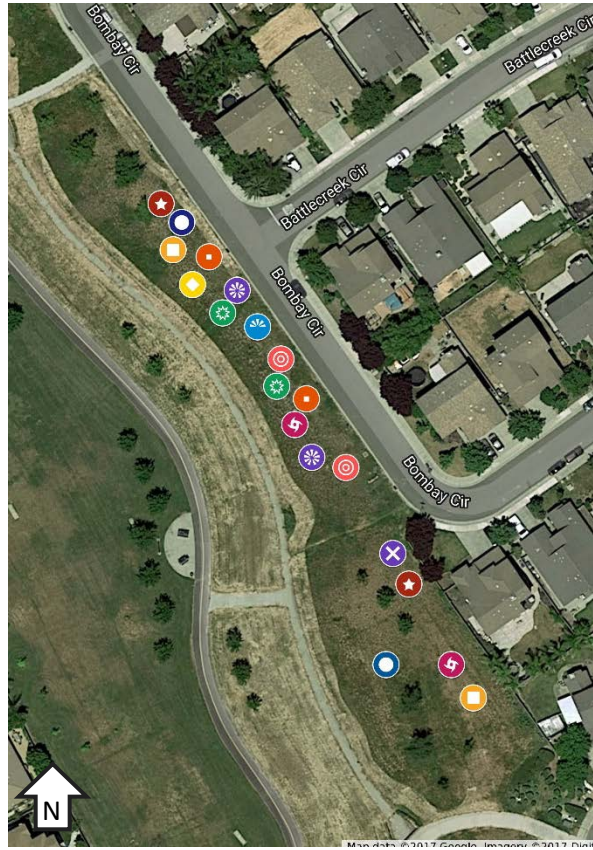

-  Mulga (*Acacia aneura*)
-  Shoestring Acacia (*Acacia stenophylla*)
-  Desert Willow (*Chilopsis linearis* 'Bubba')
-  Ghost Gum (*Corymbia papuana*)
-  Netleaf Hackberry (*Celtis reticulata*)
-  Rosewood (*Dalbergia sissoo*)
-  Texas Ebony (*Ebenopsis ebano*)
-  White Shield Osage Orange (*Maclura pomifera* 'White Shield')
-  Desert Museum Palo Verde (*Parkinsonia x* 'Desert Museum')
-  Thornless Honey Mesquite (*Prosopis glandulosa* Maverick®)
-  Canby's Oak (*Quercus canbyi*)
-  Emerald Sunshine Elm (*Ulmus propinqua*)

To locate the site input the latitude and longitude listed below with a space between them into a mapping app. These will work in i-phone maps and Waze, may work in other mapping apps.

Regency Park: 38.677947152 -121.499563825