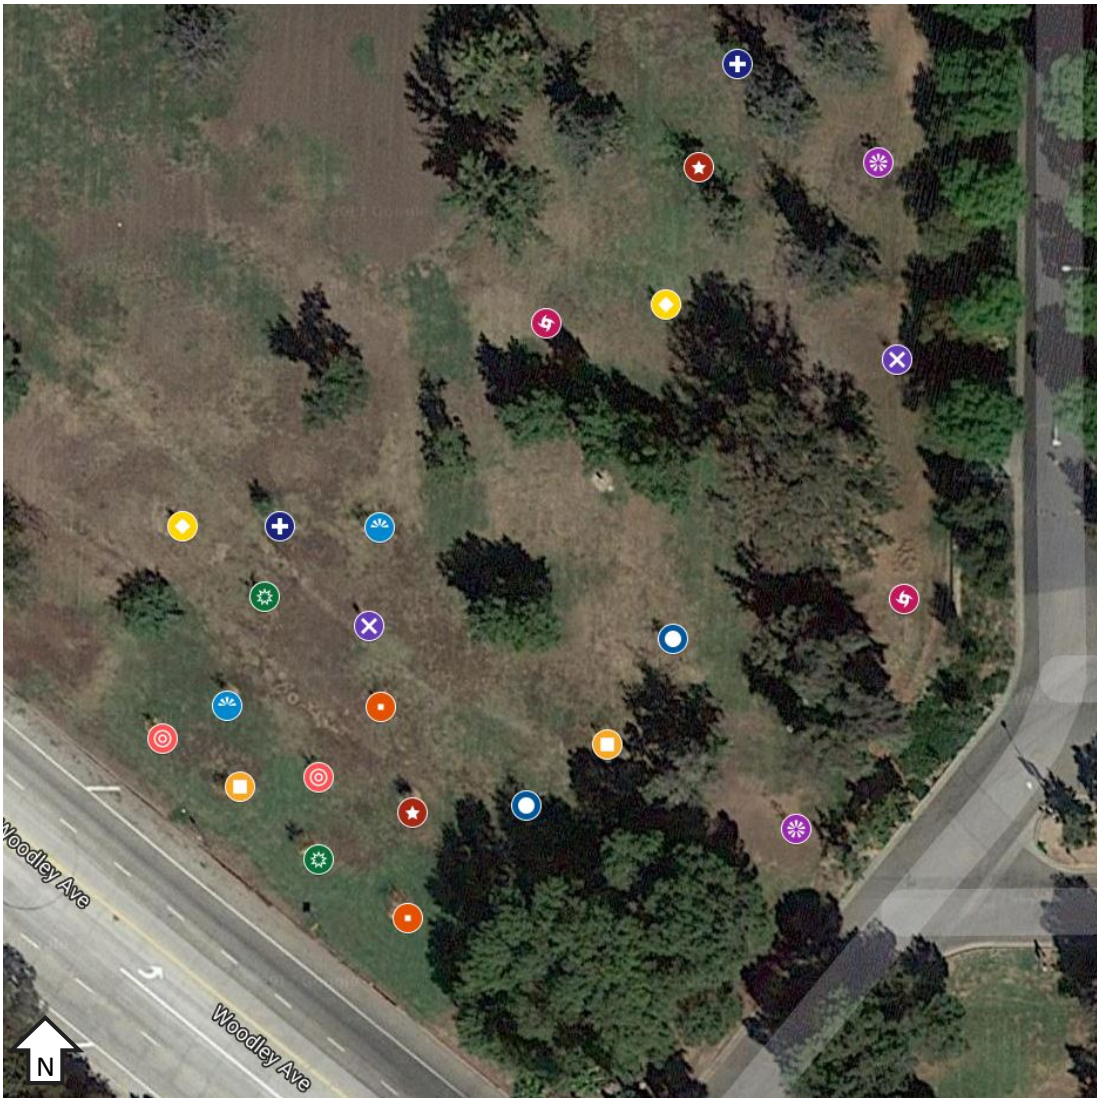

Woodley Park

Mulga (*Acacia aneura*)

Palo Blanco (*Mariosousa willardiana*)

Desert Willow (*Chilopsis linearis* 'Bubba')

Ghost Gum (*Corymbia papuana*)

Netleaf Hackberry (*Celtis reticulata*)

Rosewood (*Dalbergia sissoo*)

Tecate Cypress (*Hesperocyparis forbesii*)

Red Push Pistache (*Pistacia* 'Red Push')

Desert Museum Palo Verde (*Parkinsonia* x 'Desert Museum')

Thornless Honey Mesquite (*Prosopis glandulosa* Maverick®)

Island Oak (*Quercus tomentella*)

Escarpment Live Oak (*Quercus fusiformis*)

To locate the sites input the latitude and longitude listed below with a space between them into a mapping app. These will work in i-phone maps and Waze, may work in other mapping apps.

Woodley Park: 34.17997811 -118.482193877