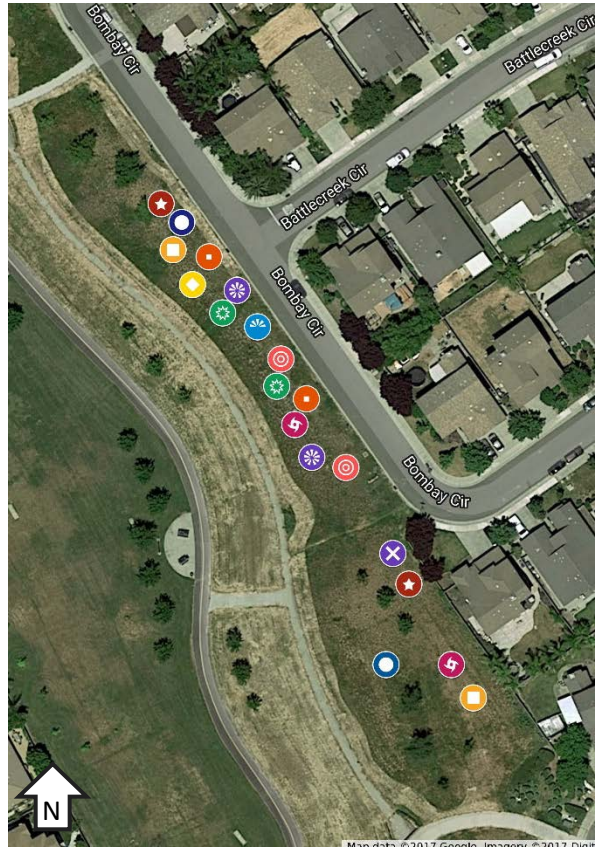

-  Mulga (*Acacia aneura*)
-  Shoestring Acacia (*Acacia stenophylla*)
-  Desert Willow (*Chilopsis linearis* 'Bubba')
-  Ghost Gum (*Corymbia papuana*)
-  Netleaf Hackberry (*Celtis reticulata*)
-  Rosewood (*Dalbergia sissoo*)
-  Texas Ebony (*Ebenopsis ebano*)
-  White Shield Osage Orange (*Maclura pomifera* 'White Shield')
-  Desert Museum Palo Verde (*Parkinsonia x* 'Desert Museum')
-  Thornless Honey Mesquite (*Prosopis glandulosa* Maverick®)
-  Canby's Oak (*Quercus canbyi*)
-  Emerald Sunshine Elm (*Ulmus propinqua*)

To locate the site input the latitude and longitude listed below with a space between them into a mapping app. These will work in i-phone maps and Waze, may work in other mapping apps.

Regency Park: 38.677947152 -121.499563825