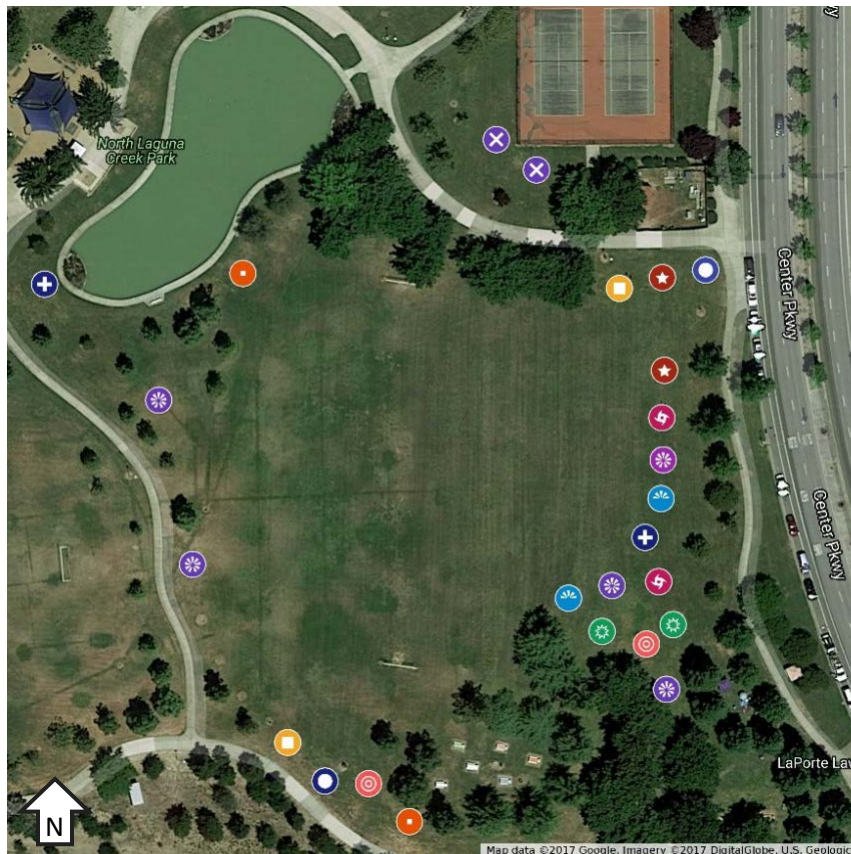

-  Mulga (*Acacia aneura*)
-  Shoestring Acacia (*Acacia stenophylla*)
-  Desert Willow (*Chilopsis linearis* 'Bubba')
-  Ghost Gum (*Corymbia papuana*)
-  Netleaf Hackberry (*Celtis reticulata*)
-  Rosewood (*Dalbergia sissoo*)
-  Texas Ebony (*Ebenopsis ebano*)
-  White Shield Osage Orange (*Maclura pomifera* 'White Shield')
-  Desert Museum Palo Verde (*Parkinsonia x* 'Desert Museum')
-  Thornless Honey Mesquite (*Prosopis glandulosa* Maverick®)
-  Canby's Oak (*Quercus canbyi*)
-  Emerald Sunshine Elm (*Ulmus propinqua*)

To locate the site input the latitude and longitude listed below with a space between them into a mapping app. These will work in i-phone maps and Waze, may work in other mapping apps.

North Laguna Creek Park: 38.44329677 -121.426640754