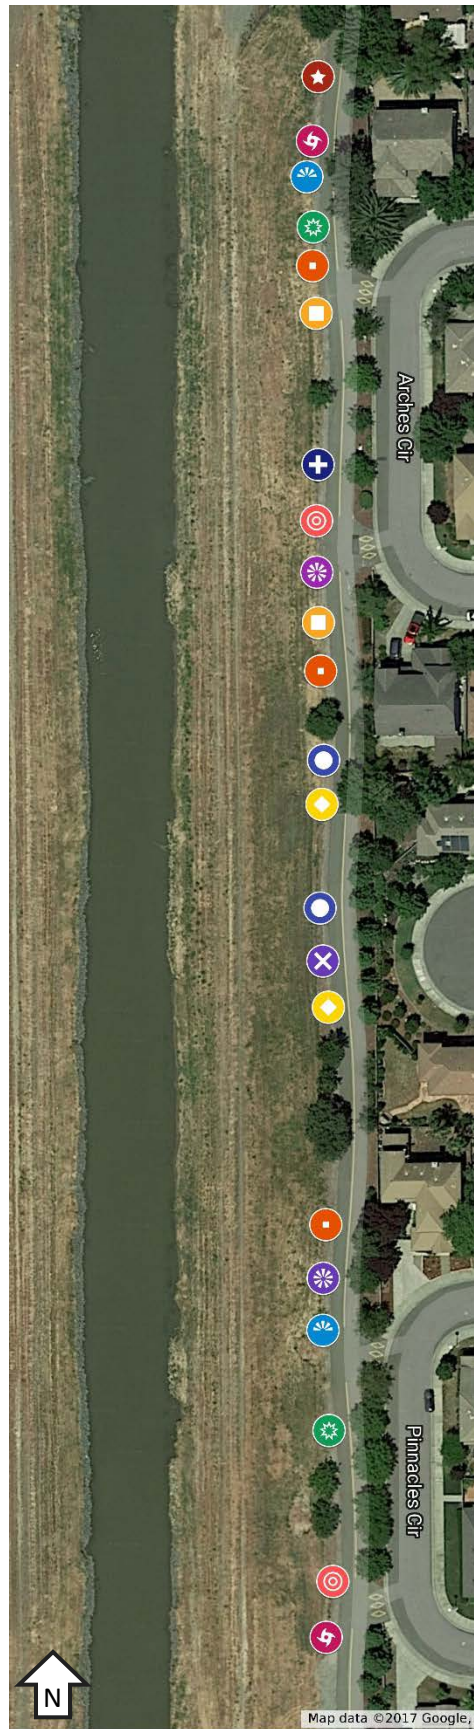

-  Mulga (*Acacia aneura*)
-  Shoestring Acacia (*Acacia stenophylla*)
-  Desert Willow (*Chilopsis linearis* 'Bubba')
-  Ghost Gum (*Corymbia papuana*)
-  Netleaf Hackberry (*Celtis reticulata*)
-  Rosewood (*Dalbergia sissoo*)
-  Texas Ebony (*Ebenopsis ebano*)
-  White Shield Osage Orange (*Maclura pomifera* 'White Shield')
-  Desert Museum Palo Verde (*Parkinsonia x* 'Desert Museum')
-  Thornless Honey Mesquite (*Prosopis glandulosa* Maverick®)
-  Canby's Oak (*Quercus canbyi*)
-  Emerald Sunshine Elm (*Ulmus propinqua*)

To locate the site input the latitude and longitude listed below with a space between them into a mapping app. These will work in i-phone maps and Waze, may work in other mapping apps.

Kohl's Bike Trail:
 38.65916666 -
 121.506750015